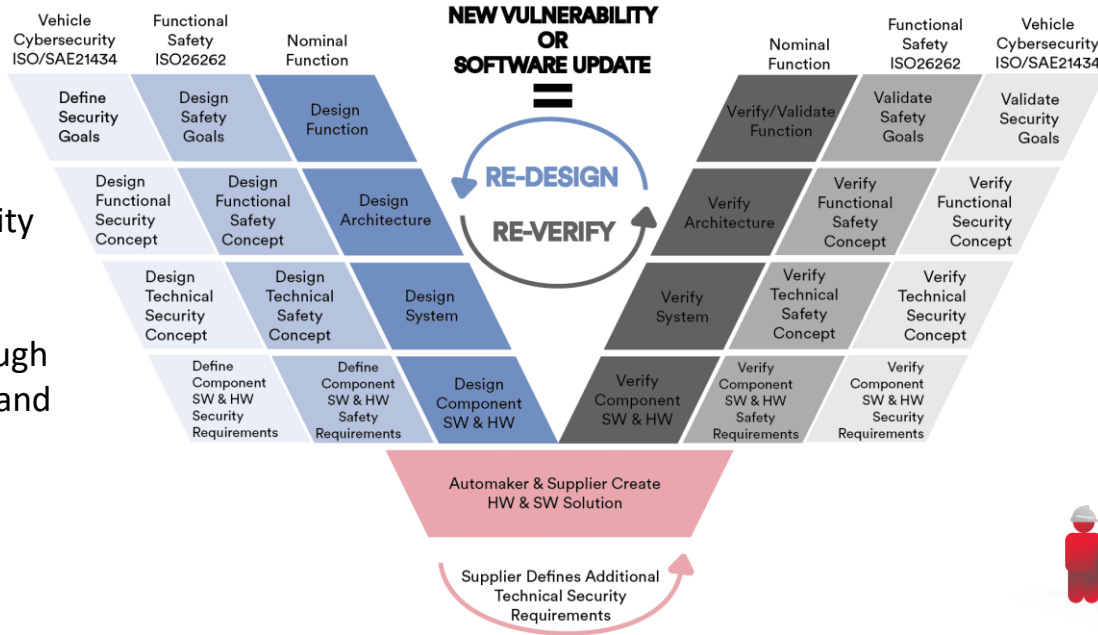

How to build in forensic-sound logs in your designs?

Vehicle cybersecurity designers define cybersecurity requirements through a "Threat Analysis and Risk Assessment" (TARA) and a corresponding Cybersecurity Concept.

Vehicle cybersecurity testers verify that the implementation meets its requirements and validate that the design is good.

Vehicle Type Auditor

UN R155 Mitigations

Component suppliers & automakers implement the products.