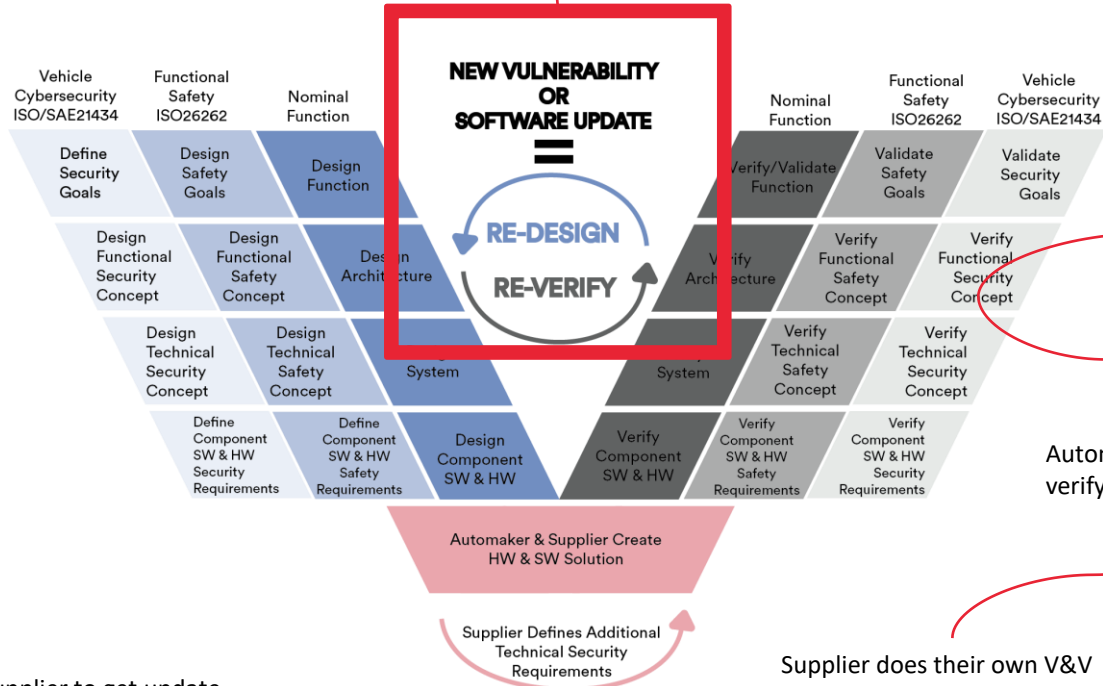

How to build in forensic-sound logs in your designs?

Determine if new vulnerability or update impacts cybersecurity

Work with supplier to get update or patch created

Patch/change is released... how many days later?

Automaker needs to verify/validate the change.

Supplier does their own V&V