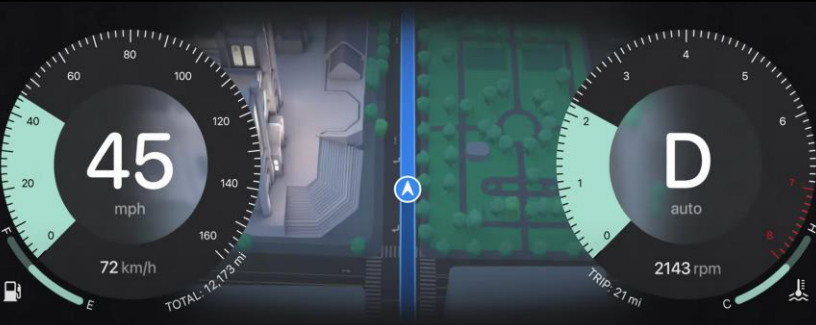

The following clarifications should be noted:

UNECE WP29

FutureCrime Researcher
CHRISLIFE@PM.ME

The Next Generation of CarPlay – Reveal (WWDC22, 4K)

Network

Case #	Year	Date	Country	State	Description	Deaths	Tesla driver	Tesla occupant	Other vehicle	Cyclists/ Peds	TSLA+ / peds
254	2022	8/16/2022	Germany		Tesla car crashes into tree, burns	2			-	-	2
253	2022	8/15/2022	USA	CA	Tesla veers into oncoming traffic	4	1	3	-	-	4
252	2022	8/14/2022	Finland		Unlicensed driver hits pedestrian	1	-	-	-	1	1
251	2022	8/2/2022	USA	FL	Man in wheelchair hit crossing road	1	-	-	-	1	1
250	2022	7/27/2022	USA	ME	Tesla crashes at high speed	1	1	-	-	-	1
249	2022	7/24/2022	USA	UT	Tesla hits motorcycle	1	-	-	1	-	-
248	2022	7/16/2022	USA	PA	Tesla goes airborne and crashes	1	1	-	-	-	1
247	2022	7/12/2022	China		Out of control Tesla hits pedestrians	2	-	-	-	2	2
246	2022	7/8/2022	USA	CA	3-car accident involving Tesla	1	-	-	1	-	-
245	2022	7/8/2022	USA	HA	Motorcycle crashes into Tesla	1	-	-	1	-	-
244	2022	7/7/2022	USA	CA	Motorcycle hit by Tesla	1	-	-	1	-	-
243	2022	7/6/2022	USA	FL	Tesla hits parked tractor-trailer	2	1	1	-	-	2
242	2022	7/5/2022	USA	GA	Tesla strikes pole, burns	1	1	-	-	-	1
241	2022	6/26/2022	USA	CA	Tesla drives into opposite lane	1	-	-	1	-	-
240	2022	6/20/2022	USA	AL	Tesla crashes into car	1	-	-	1	-	-
239	2022	6/20/2022	USA	PA	Tesla hit and run	1	-	-	-	1	1
238	2022	6/20/2022	Canada		Tesla runs into overpass	1	1	-	-	-	1
237	2022	6/17/2022	USA	CA	Head-on collision	2	1	1	-	-	2
236	2022	6/14/2022	USA	CA	Tesla moves into opposite lane and head-on crashes	1	-	-	1	-	-
235	2022	6/13/2022	USA	CA	Two-car collision	1	1	-	-	-	1
234	2022	6/7/2022	USA	CA	DUI crash	1	-	-	-	1	1
233	2022	6/3/2022	USA	NV	Motorcycle crashes into Tesla	1	-	-	1	-	-
232	2022	5/28/2022	USA	NY	Tesla DUI crash	1	-	-	1	-	-
231	2022	5/28/2022	USA	OR	Tesla loses control and crashes into car	2	1	-	1	-	1
230	2022	5/28/2022	USA	CA	Speeding tesla crashes into tree	1	1	-	-	-	1
229	2022	5/25/2022	USA	OR	Tesla crashes into pole	1	-	1	-	-	1
228	2022	5/23/2022	USA	AZ	Tesla driver hit in multicar accident	1	1	-	-	-	1
227	2022	5/21/2022	China		Tesla hits pedestrian	1	-	-	-	1	1
226	2022	5/19/2022	USA	NJ	Tesla hits trees, ignites	1	1	-	-	-	1
225	2022	5/19/2022	USA	NJ	Multiple car crash on highway	1	1	-	-	-	1
224	2022	5/18/2022	USA	CA	Tesla hits pedestrian	1	-	-	-	1	1
223	2022	5/16/2022	USA	CO	Fiery crash	1	1	-	-	-	1
222	2022	5/12/2022	Australia		Tesla hit pedestrian who dies 5 days later from injuries	1	-	-	-	1	1
221	2022	5/11/2022	USA	CA	Tesla smashes into construction equipment	3	1	2	-	-	3
220	2022	5/7/2022	USA	UT	Tesla DUI involving another vehicle	2	-	-	2	-	-
219	2022	5/1/2022	USA	PA	Tesla DUI hits pedestrian	1	-	-	-	1	1
218	2022	4/29/2022	USA	NC	Highway accident, Tesla goes airborne	1	1	-	-	-	-
217	2022	4/10/2022	UK		Two car accident	1	-	-	1	-	-
216	2022	4/8/2022	Netherlands		Head-on collision with truck and Tesla	1	-	-	-	-	1